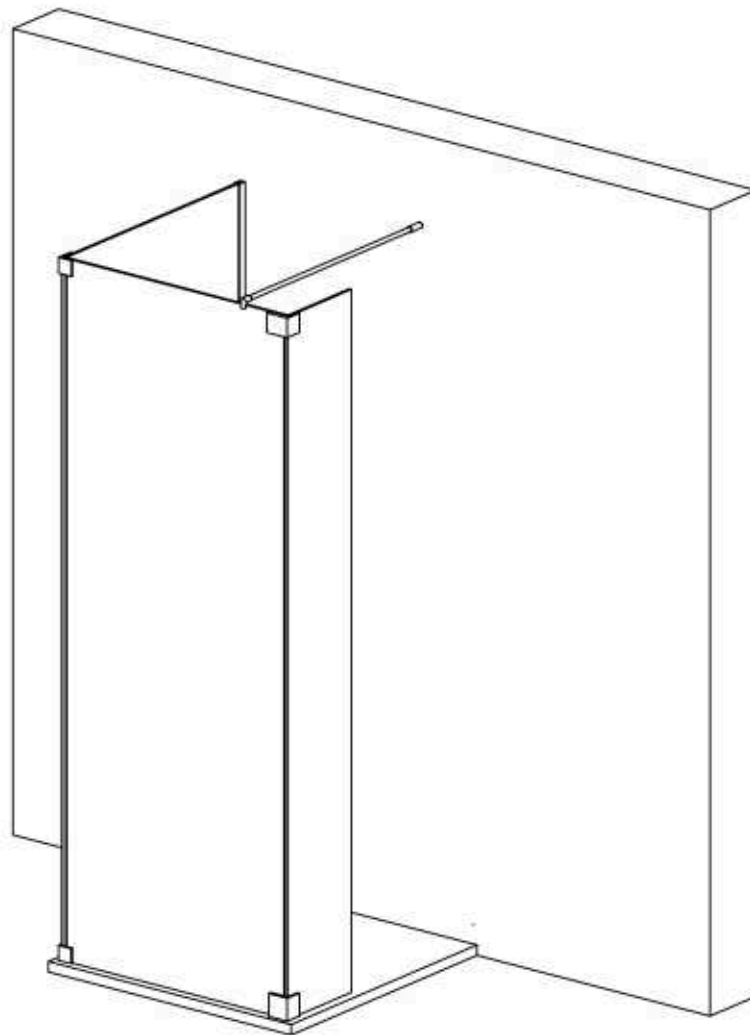

Modell

PGUWO, PHUWO, PMGUWO

Montageanleitung

Installation Manual

3-Seiten U-Duschkabine
U-shaped shower enclosure
Links / Left

- | | | | | | | | | |
|-----------|---|--------------|---|----------|---|---|---|---|
| 4 x G/EL |  | 2 x G9/G9H |  | 8 x G100 |  | 4 x  | 6 x C2 |  |
| 1 x P/WKP |  | 1 x G13/G13H |  | 8 x G300 |  | 4 x  | 1 x G/SUL120 |  |
| | | | | 4 x d |  | 8 x  | 2 x  | |
| | | | | | | 1 x  | 1 x  | |

Diese Maße finden Sie in ihrem Auftrag:
You find this measures in your order:

H = Glas - Höhe
Glass height

G1, G2 = Glasaußenkante (unterer Wert des Verstellbereichs)
Outer edge of the glass (lower value of adjustment range)