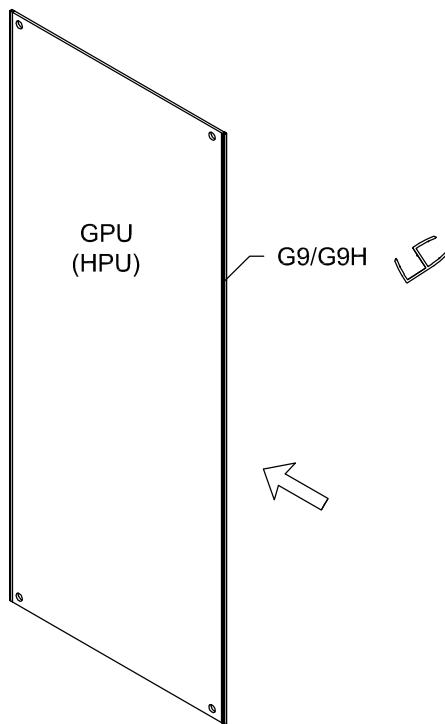

Vormontage von Dichtprofilen und Beschlägen Pre-assembly of gaskets and fittings.