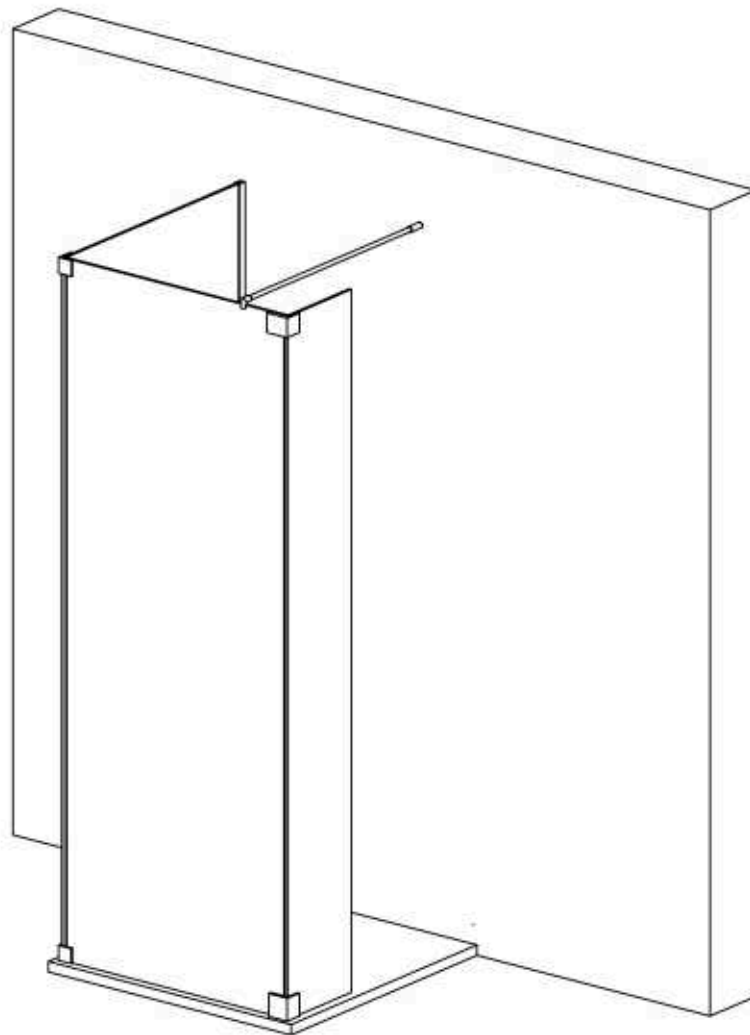

Modell

PGUWO, PHUWO, PMGUWO

Montageanleitung Installation Manual

3-Seiten U-Duschkabine
U-shaped shower enclosure
Links / Left

- | | | | | | | | | |
|-----------|---|--------------|---|----------|---|---|---|---|
| 4 x G/EL |  | 2 x G9/G9H |  | 8 x G100 |  | 4 x  5x60 | 6 x C2 |  |
| 1 x P/WKP |  | 1 x G13/G13H |  | 8 x G300 |  | 4 x  8x50 | 1 x G/SUL120 |  |
| | | | | 4 x d |  | 8 x  M6x12 | 2 x  | |
| | | | | | | 1 x  | 1 x  | |

Diese Maße finden Sie in ihrem Auftrag:
You find this measures in your order:

H = Glas - Höhe
Glass height

G1, G2 = Glasaußenkante (unterer Wert des Verstellbereichs)
Outer edge of the glass (lower value of adjustment range)